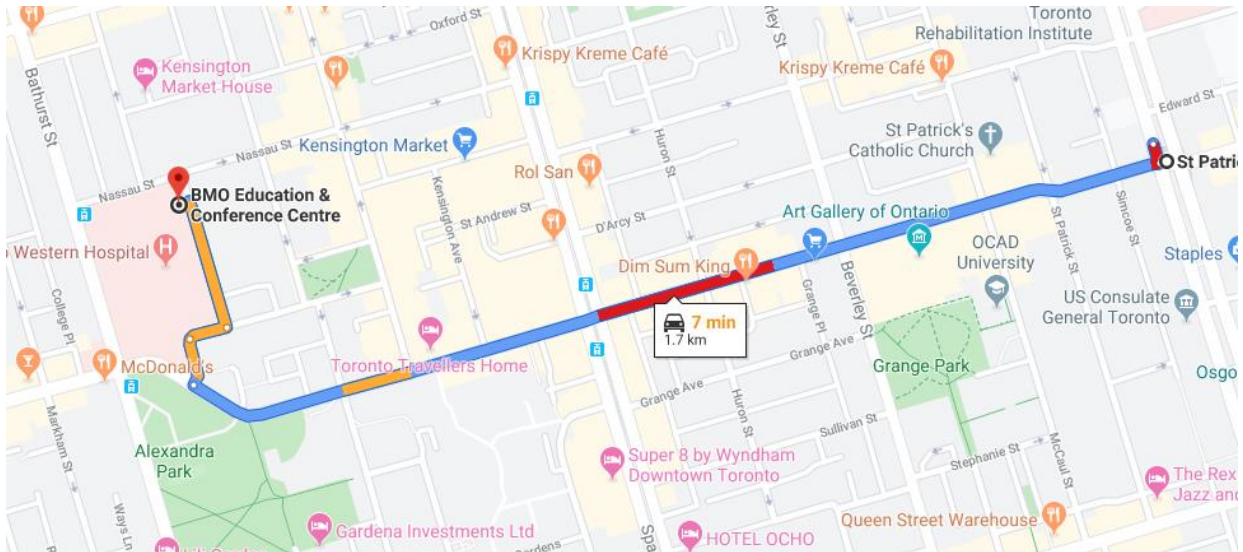

The **BMO Education & Conference Centre** is housed on the Toronto Western Hospital Campus and it is on the first floor of the world-class research centre: the **Krembil Discovery Tower**.

UHN SHUTTLE

There is a free UHN shuttle service that runs between Toronto Western Hospital and Toronto General Hospital.

When you arrive at Toronto Western Hospital on the shuttle, you walk north on Leonard Avenue to access the main entrance to the Krembil Discovery Tower where the BMO Education & Conference Centre is located.

STREETCAR

From the subway stations:

- **ST. PATRICK** : Take 505 and get off at Bathurst Street (about 12 minutes)

- **QUEEN'S PARK STATION**: Take 506 and get off at Bathurst Street (about 12 minutes)

PARKING

Parking is very limited, but available at the BMO Education & Conference Centre via two lots off of Nassau Street. The first is located at the corner of Bathurst and Nassau and the second lot entrance is located on Nassau Street just east of Leonard Avenue. The parking lots remain open, provided they are not at capacity.