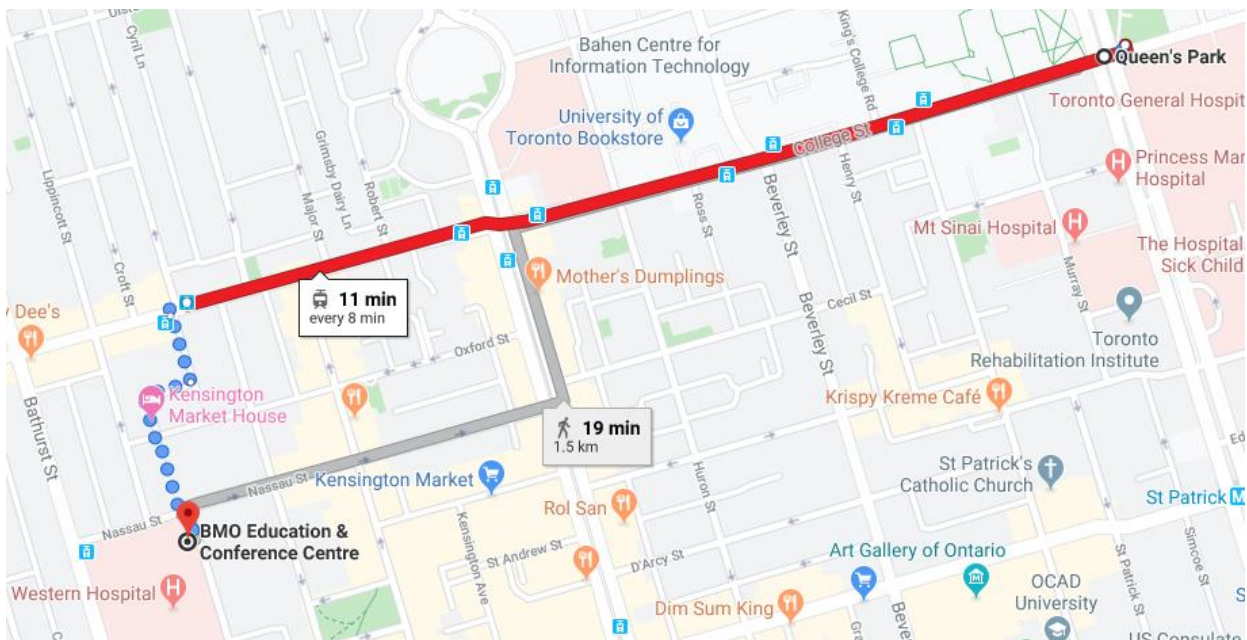

The **BMO Education & Conference Centre** is housed on the Toronto Western Hospital Campus and it is on the first floor of the world-class research centre: the **Krembil Discovery Tower**.

UHN SHUTTLE

There is a free UHN shuttle service that runs between Toronto Western Hospital and Toronto General Hospital.

When you arrive at Toronto Western Hospital on the shuttle, you walk north on Leonard Avenue to access the main entrance to the Krembil Discovery Tower where the BMO Education & Conference Centre is located.

STREETCAR

From the subway stations:

- **ST. PATRICK** : Take 505 and get off at Bathurst Street (about 12 minutes)

- **QUEEN'S PARK STATION**: Take 506 and get off at Bathurst Street (about 12 minutes)

PARKING

Parking is very limited, but available at the BMO Education & Conference Centre via two lots off of Nassau Street. The first is located at the corner of Bathurst and Nassau and the second lot entrance is located on Nassau Street just east of Leonard Avenue. The parking lots remain open, provided they are not at capacity.